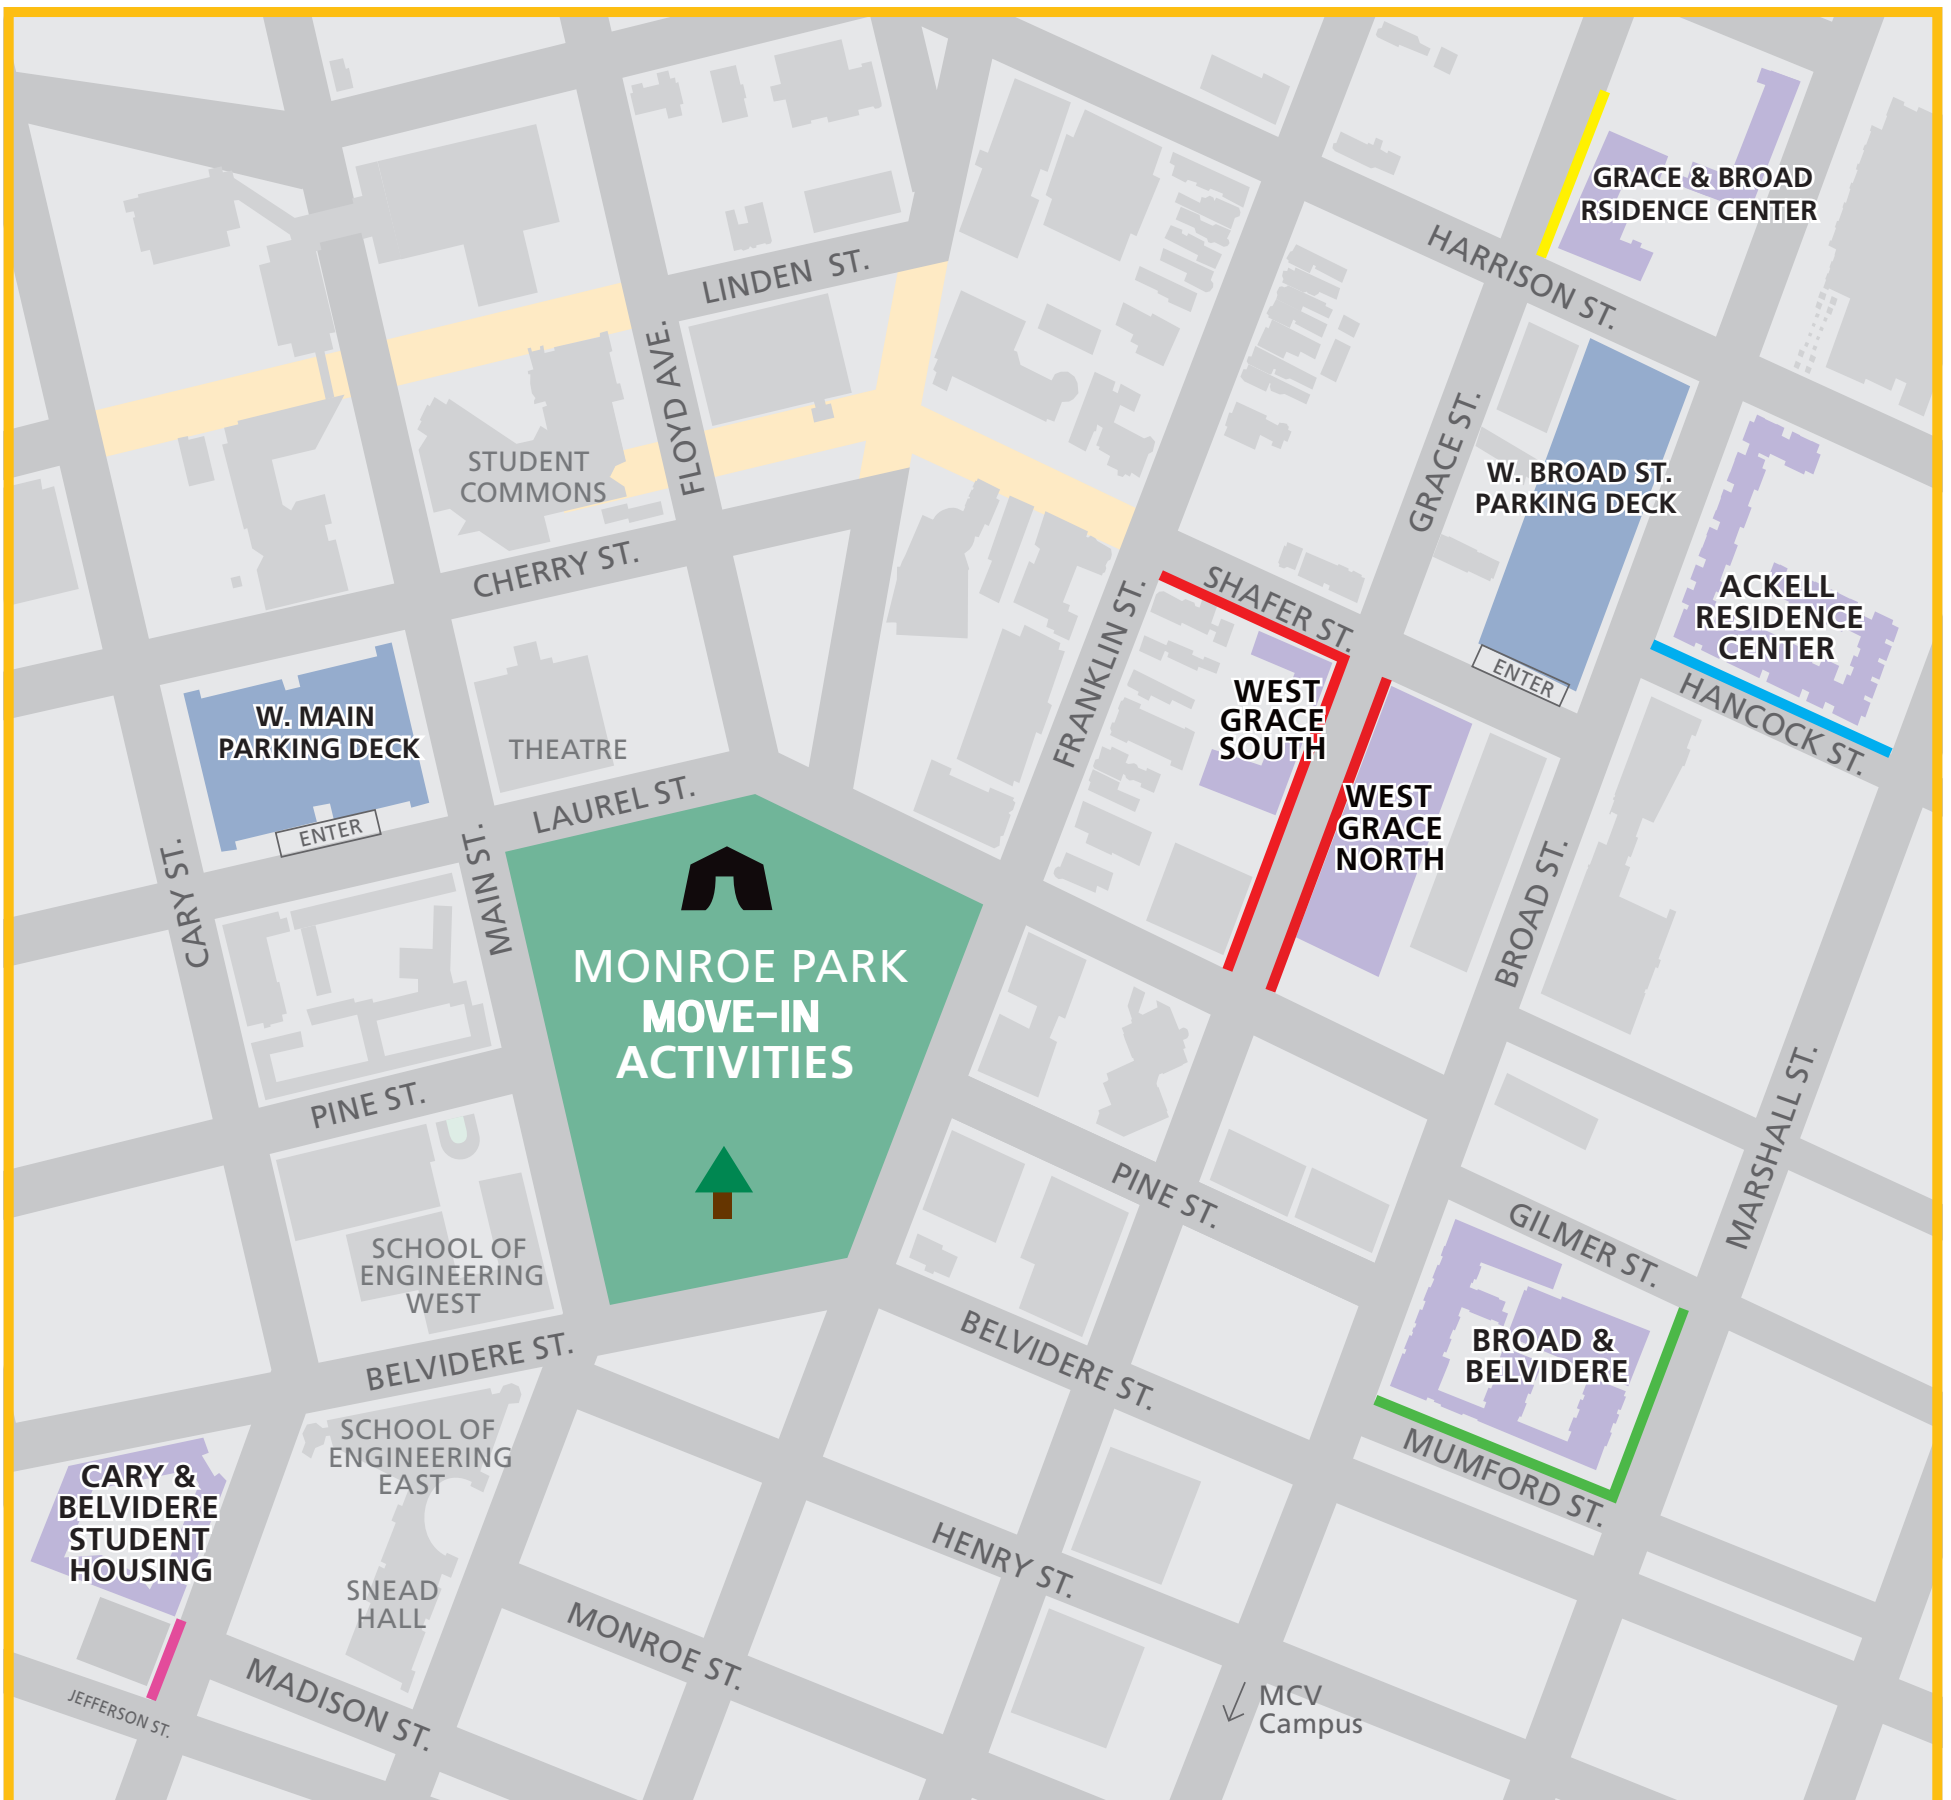

# MOVE-IN PARKING: 9.5 and 11.5-month buildings on Monroe Park Campus

## 30 MINUTE UNLOADING ZONES

- Ackell Residence Hall
- Broad & Belvidere
- Cary & Belvidere
- West Grace North & West Grace South
- Grace & Broad