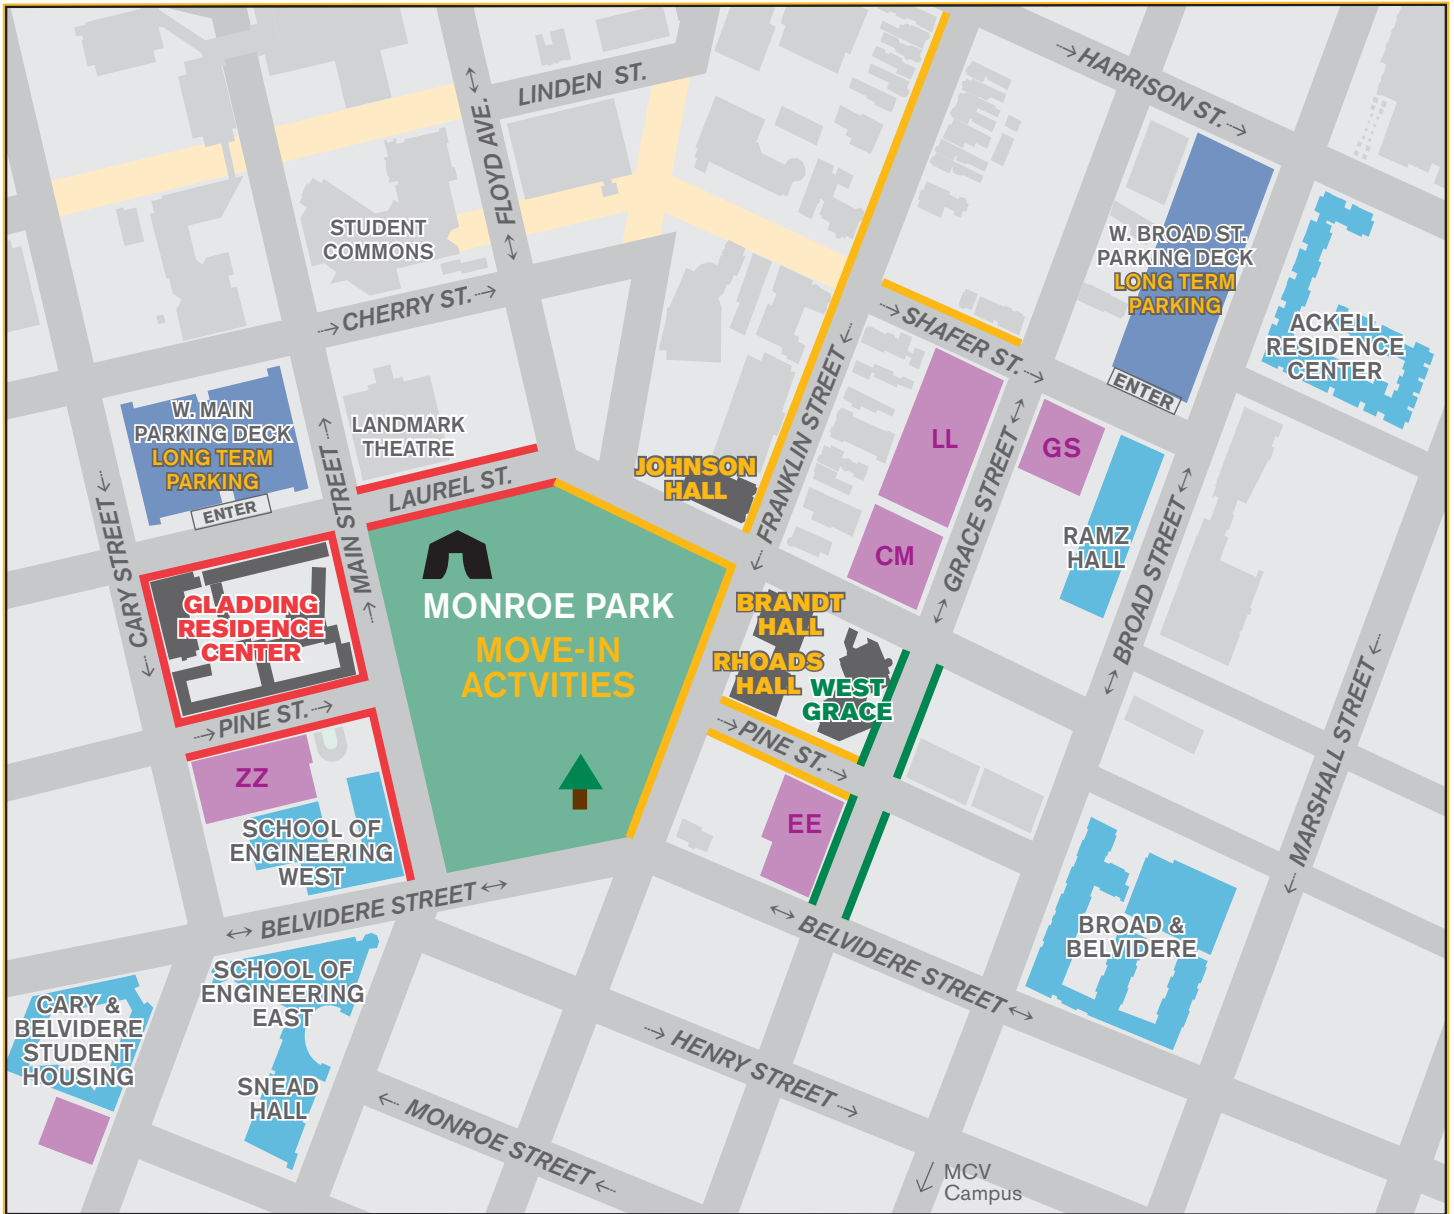

RESIDENTIAL LIFE & HOUSING

MONROE PARK CAMPUS MOVE-IN MAP 2009

■ Overflow lots

Note: Overflow lots are for unloading only! If using an overflow lot you have 30 minutes to unload. Then, you must move to one of the long-term parking options.

30 minute unloading zones:

- Gladding Residence Center (GRC)
- Johnson, Brandt and Rhoads Hall
- West Grace Residence Hall

Note: Unloading zones are color coded to hall assignments. Match the color of your hang tag with the correct unloading zone to find the area closest to your residence hall.